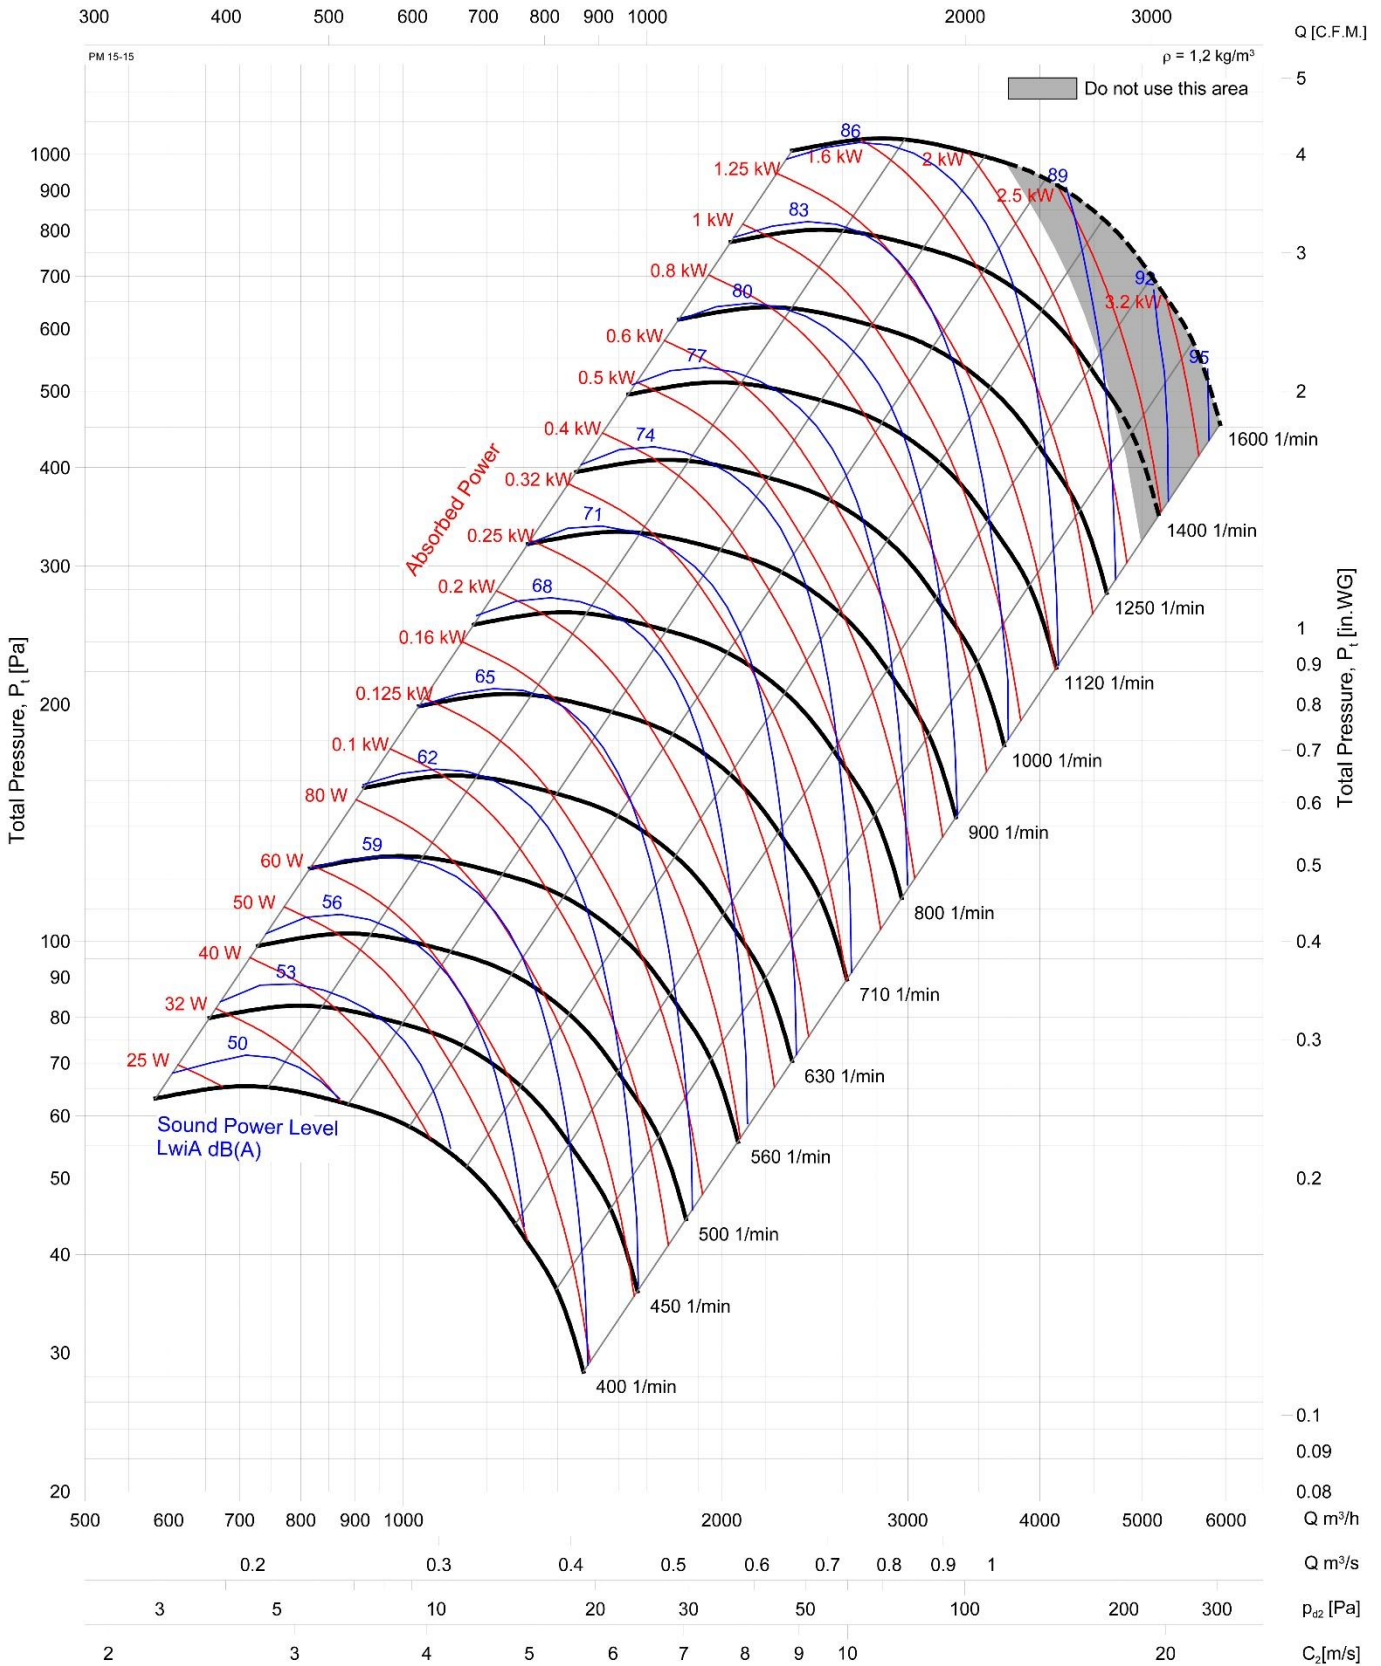

"the fume cupboard and air curtain specialists"

PM15-15 Fan Curve

Conditionaire International Pty Ltd

12-20 Cook Rd Marrickville NSW 2204
P: (02) 9774 3355 F: (02) 9774 3483
sales@conditionaire.com.au www.conditionaire.com.au